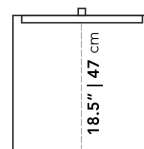

### Dimensions

23.62 in x 20.5 in x 35 in (Width x Depth x Height)

Seat Height: 16.5 in

Seat Depth: 18.5 in

All measurements are approximations.

### Assembly Instructions

[Download](#)

35" | 89cm

20.1" | 51 cm

16.5" | 42cm

20.5" | 52cm

20.5" | 52cm