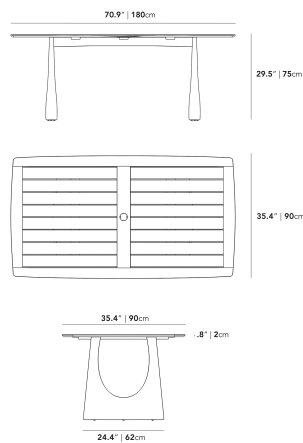

Details

- Available Walnut-stained Acacia wood
- Slat table top
- Acacia umbrella grommet detail on the tabletop
- Curved legs
- Assembly is required

Dimensions

71 in x 35.4 in x 29.5 in (Width x Depth x Height)
All measurements are approximations.

[Assembly Instructions](#)
[Download](#)

Arco Dining Table 71"

Arco Dining Table 95"