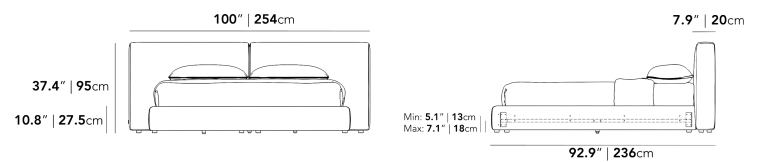

Dimensions

100 in x 92.9 in x 37.4 in (Width x Depth x Height)
All measurements are approximations.

Assembly Instructions
[Download](#)

QUEEN SIZE

KING SIZE