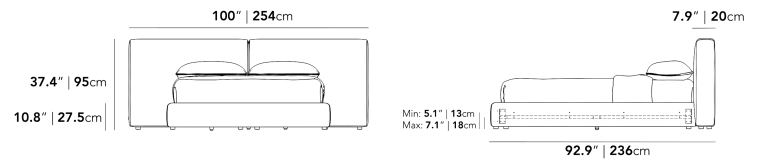

Dimensions

100 in x 92.9 in x 37.4 in (Width x Depth x Height)
All measurements are approximations.

Assembly Instructions
[Download](#)

QUEEN SIZE

KING SIZE