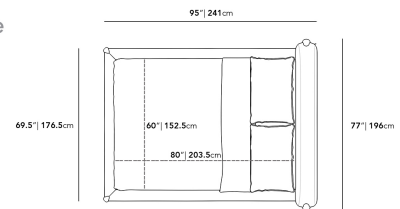

Rove Concepts

Sarina Bed

Take in the delightful and enchanting spirit of the Sarina Bed. Wrapped in a soft, luxurious material and modern walnut accents, the Sarina creates a captivating and sophisticated atmosphere.

Details

- Pine wood headboard
- California Phase 2 Compliant MDF
- Solid walnut legs
- Standard quality framing is secured with strong metal brackets
- European flexible slat system included
- 2 preinstalled adjustable slat heights
- Upholstered in durable modern fabric
- Full frame wrapped in triple-layer multi-density foam cushioning
- Approximately 3.5" or 5.5" inch mattress inset, depending on the slat height that is set
- Assembly required

Dimensions

77 in x 95 in x 35 in (Width x Depth x Height)

Additional Dimensions

93.3 in x 95 in x 35 in - (Walnut Stain Wood Finishes, King Bed Size, Alesund Modern Felt)

All measurements are approximations.

Assembly Instructions

[Download](#)

Queen Size

King Size