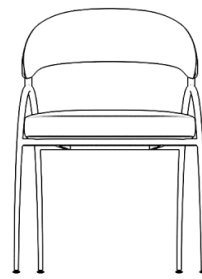

Rove Concepts

Uma Dining Chair

A sense of renewal comes forth in the Uma Dining Chair. Captivating, the intricately curved legs and plush cushioning of the Uma creates an overwhelming sense of sophisticated elegance in any dining space.

Details

- Solid powder coated black metal legs
- High-density foam seat
- Anti-scratch gliders
- Assembly required

Dimensions

21.6 in x 22 in x 29.9 in (Width x Depth x Height)

Seat Height: 18.5 in

Seat Depth: 18.1 in

All measurements are approximations.

21.6" | 55cm

29.9" | 76cm

22" | 56cm

18.5" | 47cm

18.5" | 47cm

18.1" | 46cm