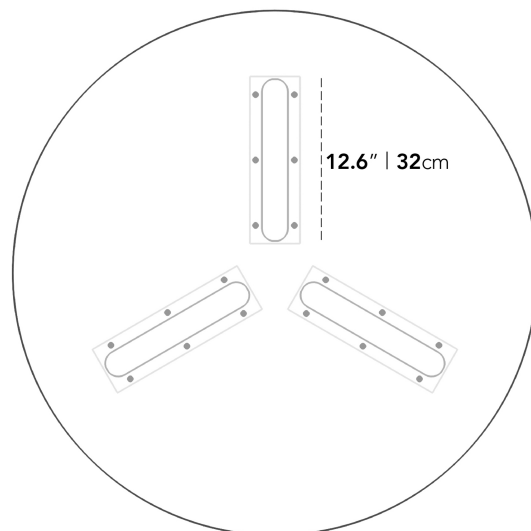

### Details

- Washed natural oak veneer
- California Phase 2 Compliant MDF
- Beveled underside edge
- Metal base connectors
- Plastic foot glides
- Assembly required

### Dimensions

39.3 in x 39.3 in x 13 in (Width x Depth x Height)  
All measurements are approximations.

[Assembly Instructions](#)  
[Download](#)

13" | 33 cm

39.3" | 100 cm