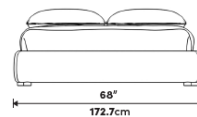

Details

- Larch wood and rubberwood
- California Phase 2 Compliant MDF
- Standard quality framing is secured with strong metal brackets
- European flexible slat system included
- Upholstered in durable modern fabric
- Full frame wrapped in triple layer multi-density foam cushioning
- The modular bed frame can be configured with the Berlin Headboard
- Approximately 3-inch mattress inset
- Assembly required

Dimensions

68 in x 85.4 in x 12.6 in (Width x Depth x Height)

Additional Dimensions

84 in x 85.4 in x 12.6 in - (King Bed Size, Alesund Modern Felt)

All measurements are approximations.

Assembly Instructions

[Download](#)

Queen Size

King Size