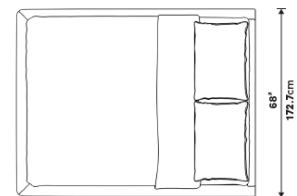

Details

- Larch wood and rubberwood
- California Phase 2 Compliant MDF
- Standard quality framing is secured with strong metal brackets
- European flexible slat system included
- Upholstered in durable modern fabric
- Full frame wrapped in triple layer multi-density foam cushioning
- The modular bed frame can be configured with the Berlin Headboard
- Approximately 3-inch mattress inset
- Assembly required

Dimensions

68 in x 85.4 in x 12.6 in (Width x Depth x Height)

Additional Dimensions

84 in x 85.4 in x 12.6 in - (King Bed Size, Alesund Modern Felt)

All measurements are approximations.

Assembly Instructions

[Download](#)

Queen Size

King Size