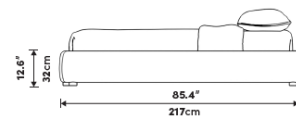

Details

- Larch wood and rubberwood
- California Phase 2 Compliant MDF
- Standard quality framing is secured with strong metal brackets
- European flexible slat system included
- Upholstered in durable modern fabric
- Full frame wrapped in triple layer multi-density foam cushioning
- The modular bed frame can be configured with the Berlin Headboard
- Approximately 3-inch mattress inset
- Assembly required

Dimensions

68 in x 85.4 in x 12.6 in (Width x Depth x Height)

Additional Dimensions

84 in x 85.4 in x 12.6 in - (King Bed Size, Alesund Modern Felt)

All measurements are approximations.

Assembly Instructions

[Download](#)

Queen Size

King Size