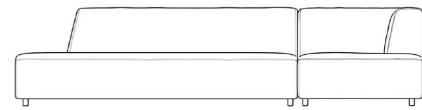

Rove Concepts

Mika Outdoor Sectional Sofa

Discover an atmosphere of relaxation and refinement with our Mika Outdoor Sectional Sofa. Featuring distinctive plush angles and linger-worthy seats, wrapped in UV resistant fabric the Mika evokes a sense of grace and sophistication. Grounded by low profile metal legs, our Mika Modular Collection was made for laid-back, inviting entertaining.

[See the entire Outdoor Mika Collection here.](#)

Details

- Fast dry foam
- High performance aluminum frame
- Fade resistant black powder coated finish
- UV resistant fabric seat
- Includes one 3-seater piece and one arm piece
- Available as preset or custom modular configurations
- Firm Feel (Learn more about our sofa firmness here.)
- Legs require light assembly
- Connectors not included/compatible for this collection
- We recommend our custom-fit outdoor covers (sold separately) to protect and ensure lasting durability for years of use. Find your product here.

Dimensions

113 in x 68.5 in x 27 in (Width x Depth x Height)
All measurements are approximations.

113" | 287cm

27" | 68.5cm

16" | 41cm

68.5" | 174cm

34.3" | 87cm

23.6" | 60cm

68.5" | 174cm

34.3" | 87cm