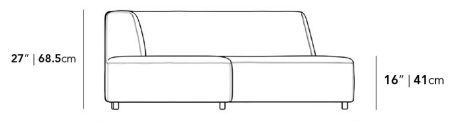

Dimensions

113 in x 68.5 in x 27 in (Width x Depth x Height)
All measurements are approximations.

113" | 287cm

27" | 68.5cm

16" | 41cm

68.5" | 174cm

34.3" | 87cm

23.6" | 60cm

68.5" | 174cm

34.3" | 87cm