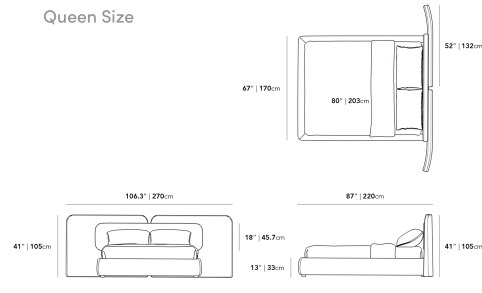

### Details

- California Phase 2 Compliant MDF
- Standard quality framing is secured with strong metal brackets
- European flexible slat system included
- Upholstered in durable modern fabric
- Full frame wrapped in high-density foam cushioning
- Approximately 1-2 inch mattress inset
- Round legs
- Assembly required

### Dimensions

106.3 in x 87 in x 41 in (Width x Depth x Height)  
All measurements are approximations.

[Assembly Instructions](#)  
[Download](#)

### Queen Size

### King Size