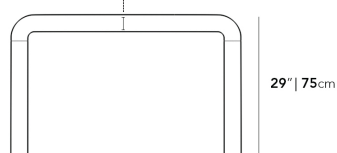

*Due to the nature of the concrete features there may be slight variations in color and finish.

Dimensions

48 in x 24 in x 29 in (Width x Depth x Height)

Additional Dimensions

63 in x 27 in x 29 in - (63" | 160cm Size, Alabaster Concrete Surfaces)
63 in x 27 in x 29 in - (63" | 160cm Size, Slate Concrete Surfaces)

All measurements are approximations.

Assembly Instructions

[Download](#)

48"

3.5" | 8.8cm

63"

3.5" | 8.8cm