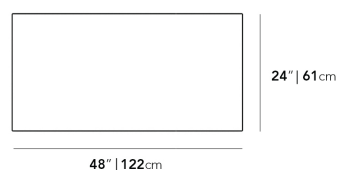

*Due to the nature of the concrete features there may be slight variations in color and finish.

Dimensions

48 in x 24 in x 29 in (Width x Depth x Height)

Additional Dimensions

63 in x 27 in x 29 in - (63" | 160cm Size, Alabaster Concrete Surfaces)
63 in x 27 in x 29 in - (63" | 160cm Size, Slate Concrete Surfaces)

All measurements are approximations.

Assembly Instructions

[Download](#)

48"

3.5" | 8.8cm

63"

3.5" | 8.8cm