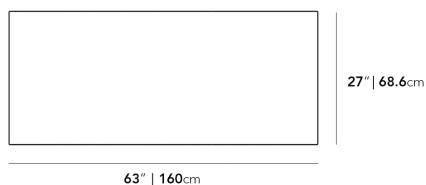

*Due to the nature of the concrete features there may be slight variations in color and finish.

Dimensions

48 in x 24 in x 29 in (Width x Depth x Height)

Additional Dimensions

63 in x 27 in x 29 in - (63" | 160cm Size, Alabaster Concrete Surfaces)
63 in x 27 in x 29 in - (63" | 160cm Size, Slate Concrete Surfaces)

All measurements are approximations.

Assembly Instructions

[Download](#)

48"

3.5" | 8.8cm

63"

3.5" | 8.8cm