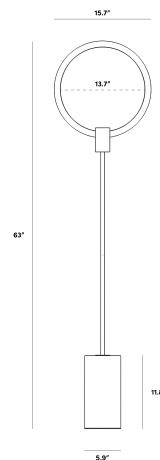

Details

- Choose from tall or short options
- Brass electroplated frame
- Black marble base
- Integrated LED light
- 1080 Lumens
- Color Temperature: 3000K
- Lifespan of approximate 50,000 hrs
- Black cord with floor switch
- Type A/B plug - suitable for use in the USA and Canada
- cETL certified
- Light assembly required

Dimensions

11.8 in x 4.7 in x 47.2 in (Width x Depth x Height)

Additional Dimensions

15.8 in x 6 in x 63 in - (Brass w/ Black Marble Finishes, Tall Size)

All measurements are approximations.

Aura Floor Lamp Tall