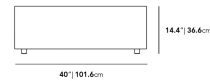

Assembly Instructions

[Download](#)

Liza Coffee Table Outdoor Grande - 40x40