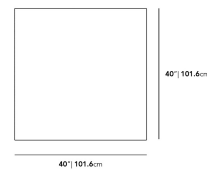

Assembly Instructions

[Download](#)

Liza Coffee Table Outdoor Grande - 40x40