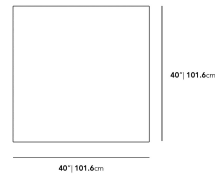

Dimensions

40 in x 40 in x 9.17 in (Width x Depth x Height)

Additional Dimensions

60 in x 40 in x 9.17 in - (40" x 60" | 102 x 152cm Size, Black Pietra Ceramic Surfaces, Black - Liza Outdoor Base Options)

60 in x 40 in x 9.17 in - (40" x 60" | 102 x 152cm Size, White Calacatta Ceramic Surfaces, Black - Liza Outdoor Base Options)

60 in x 40 in x 9.17 in - (40" x 60" | 102 x 152cm Size, Black - Liza Outdoor Base Options, White Terrazzo Surfaces)

All measurements are approximations.

Assembly Instructions

[Download](#)

Liza Coffee Table Outdoor - 40x40

Liza Coffee Table Outdoor - 60x40