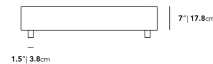

Dimensions

40 in x 40 in x 9.17 in (Width x Depth x Height)

Additional Dimensions

60 in x 40 in x 9.17 in - (40" x 60" | 102 x 152cm Size, Black Pietra Ceramic Surfaces, Black - Liza Outdoor Base Options)

60 in x 40 in x 9.17 in - (40" x 60" | 102 x 152cm Size, White Calacatta Ceramic Surfaces, Black - Liza Outdoor Base Options)

60 in x 40 in x 9.17 in - (40" x 60" | 102 x 152cm Size, Black - Liza Outdoor Base Options, White Terrazzo Surfaces)

All measurements are approximations.

Assembly Instructions

[Download](#)

Liza Coffee Table Outdoor - 40x40

Liza Coffee Table Outdoor - 60x40