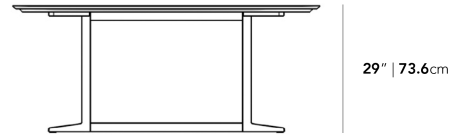

### Details

- Choice of white or black ceramic top
- Aluminum legs with white or black powder coat
- Available in two sizes
- For indoor or outdoor use
- Assembly required
- This product will be shipped in a wooden crate, tools are recommended for unboxing

### Dimensions

71 in x 34.3 in x 29 in (Width x Depth x Height)  
All measurements are approximations.

[Assembly Instructions](#)  
[Download](#)

71"

29" | 73.6cm

34.3" | 87cm

71" | 180.3cm

95"

29" | 73.6cm

34.3" | 87cm

95" | 241.3cm