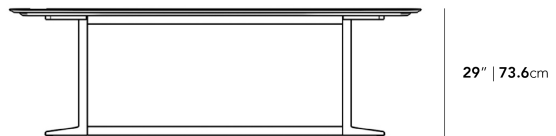

### Dimensions

71 in x 34.3 in x 29 in (Width x Depth x Height)  
All measurements are approximations.

[Assembly Instructions](#)  
[Download](#)

71"

29" | 73.6cm

34.3" | 87cm

71" | 180.3cm

95"

29" | 73.6cm

34.3" | 87cm

95" | 241.3cm