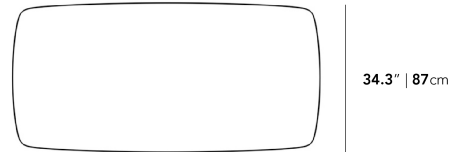

### Dimensions

71 in x 34.3 in x 29 in (Width x Depth x Height)  
All measurements are approximations.

[Assembly Instructions](#)  
[Download](#)

71"

29" | 73.6cm

34.3" | 87cm

71" | 180.3cm

95"

29" | 73.6cm

34.3" | 87cm

95" | 241.3cm