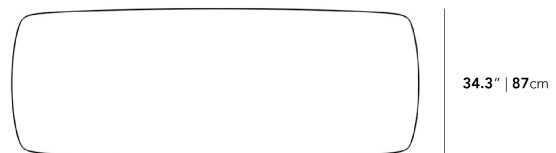

### Dimensions

71 in x 34.3 in x 29 in (Width x Depth x Height)  
All measurements are approximations.

[Assembly Instructions](#)  
[Download](#)

71"

29" | 73.6cm

34.3" | 87cm

71" | 180.3cm

95"

29" | 73.6cm

34.3" | 87cm

95" | 241.3cm