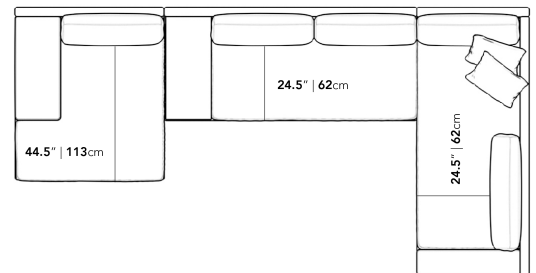

### Dimensions

170 in x 88.25 in x 30.75 in (Width x Depth x Height)  
All measurements are approximations.

Assembly Instructions  
[Download](#)

170" | 431.8cm

30.75" | 78cm

16.5" | 42cm

88.25" | 224cm

44.5" | 113cm

24.5" | 62cm

24.5" | 62cm

88.25" | 224cm