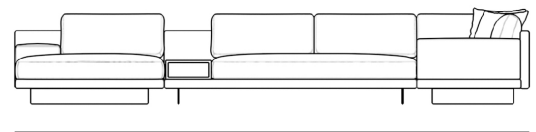

## Dresden Outdoor Modular Sectional

Compelling in its simple yet cutting edge style, the Dresden Outdoor Modular Sectional brings a fresh perspective to contemporary outdoor living. The sleek, low profile frame is met with grand cloud-like seat cushions to create the statement making structure. The Dresden also balances the expansive seating with an interchangeable side table insert that is offered in white ceramic or black ceramic finishes. Grounded on aluminum metal legs, this piece's thoughtful composition demonstrates an exceptional opportunity for modern luxury in any outdoor space.

### Details

- High performance aluminum frame
- Fast dry foam
- Includes 1 chaise with armrest, 1 armless sofa with choice of add on, 1 sofa and 2 throw pillows
- Available as preset or custom modular configurations
- Armrest and side table can be attached interchangeably
- Connectors not included/compatible for this collection
- Firm Feel (Learn more about our sofa firmness here.)
- Legs require light assembly
- Side Table will be shipped in a wooden crate, tools are recommended for unboxing

\*Assembly is optional as the Dresden Side Table is weighted and will remain in place without having to secure with screws

### Dimensions

170 in x 88.25 in x 30.75 in (Width x Depth x Height)  
All measurements are approximations.

Assembly Instructions  
[Download](#)

170" | 431.8cm

30.75" | 78cm

16.5" | 42cm

88.25" | 224cm

44.5" | 113cm