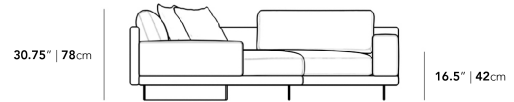

\*Assembly is optional as the Dresden Side Table is weighted and will remain in place without having to secure with screws

### Dimensions

170 in x 88.25 in x 30.75 in (Width x Depth x Height)  
All measurements are approximations.

Assembly Instructions  
[Download](#)

170" | 431.8cm

30.75" | 78cm

16.5" | 42cm

88.25" | 224cm

44.5" | 113cm