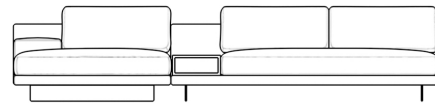

Rove Concepts

Dresden Outdoor Sectional Sofa

Compelling in its simple yet cutting edge style, the Dresden Outdoor Sectional Sofa brings a fresh perspective to contemporary outdoor living. The sleek, low profile frame is met with grand cloud-like seat cushions to create the statement making structure. The Dresden also balances the expansive seating with an interchangeable side table insert that is offered in a variety of finishes. Grounded on aluminum metal legs, this piece's thoughtful composition demonstrates an exceptional opportunity for modern luxury in any outdoor space.

Details

- High performance aluminum frame
- Fast dry foam
- Includes 1 chaise with armrest & 1 armless sofa with choice of add on
- Available as preset or custom modular configurations
- Armrest and side table can be attached interchangeably
- Connectors not included/compatible for this collection
- Firm Feel (Learn more about our sofa firmness here.)
- Legs require light assembly
- Side Table will be shipped in a wooden crate, tools are recommended for unboxing

*Assembly is optional as the Dresden Side Table is weighted and will remain in place without having to secure with screws

Dimensions

132.5 in x 57 in x 30.75 in (Width x Depth x Height)
All measurements are approximations.

Assembly Instructions

[Download](#)

132.5" | 336.5cm

57" | 144.8cm