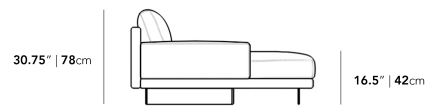

*Assembly is optional as the Dresden Side Table is weighted and will remain in place without having to secure with screws

Dimensions

132.5 in x 57 in x 30.75 in (Width x Depth x Height)
All measurements are approximations.

Assembly Instructions

[Download](#)

132.5" | 336.5cm

57" | 144.8cm