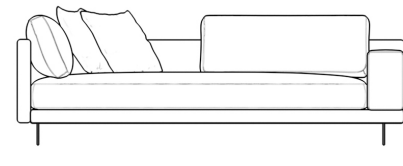

Rove Concepts

Dresden Outdoor Right Arm Sofa

Compelling in its simple yet cutting edge style, the Dresden Outdoor Right Arm Sofa brings a fresh perspective to contemporary outdoor living. The sleek, low profile frame is met with grand cloud-like seat cushions to create the statement making structure. The Dresden also balances the expansive seating with an interchangeable side table insert that is offered in white or black ceramic. Grounded on aluminum metal legs, this piece's thoughtful composition demonstrates an exceptional opportunity for modern luxury in any outdoor space.

Details

- High performance aluminum frame
- Fast dry foam
- Waterproof fabric
- Available as preset or custom modular configurations
- Connectors not included/compatible for this collection
- Firm Feel (Learn more about our sofa firmness here.)
- Legs require light assembly
- We recommend our custom-fit outdoor covers (sold separately) to protect and ensure lasting durability for years of use. Find more information here.

Dimensions

88.25 in x 37.5 in x 30.75 in (Width x Depth x Height)
 Seat Height: 16.5 in
 Seat Depth: 24.5 in
 All measurements are approximations.

Assembly Instructions
[Download](#)

88.25" | 224cm

30.75" | 78cm

16.5" | 42cm

37.5" | 95.2cm

24.5" | 62cm

37.5" | 95.2cm