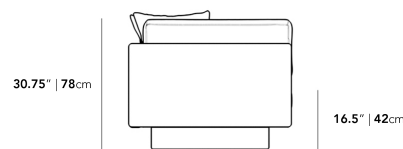

Dimensions

88.25 in x 37.5 in x 30.75 in (Width x Depth x Height)
 Seat Height: 16.5 in
 Seat Depth: 24.5 in
 All measurements are approximations.

Assembly Instructions
[Download](#)

88.25" | 224cm

30.75" | 78cm

16.5" | 42cm

37.5" | 95.2cm

24.5" | 62cm

37.5" | 95.2cm