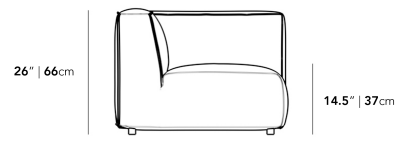

Dimensions

39.5 in x 36.2 in x 26 in (Width x Depth x Height)
 Seat Height: 14.5 in
 All measurements are approximations.

39.5" | 100cm

26" | 66cm

14.5" | 37cm

36.25" | 92cm

25.5" | 65cm

36.25" | 92cm