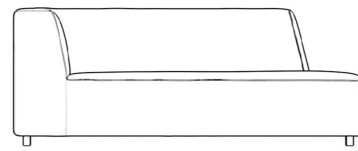

See the entire [Outdoor Mika Collection](#) here.

Also available in the [Mika Outdoor Modular Sectional](#) here.

Details

- Fast dry foam
- High performance aluminum frame
- Fade resistant black powder coated finish
- Waterproof UV resistant fabric seat
- Firm Feel (Learn more about our sofa firmness here.)
- Legs require light assembly
- We recommend our custom-fit outdoor covers (sold separately) to protect and ensure lasting durability for years of use. Find more information here.

Dimensions

68.5 in x 34.3 in x 27 in (Width x Depth x Height)
All measurements are approximations.

68.5" | 174cm

27" | 68.6cm

16" | 41cm

34.3" | 87cm

23.6" | 60cm

34.3" | 87cm