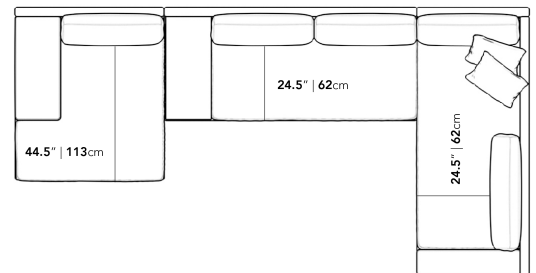

*Assembly is optional as the Dresden Side Table is weighted and will remain in place without having to secure with screws

Dimensions

170 in x 88.25 in x 30.75 in (Width x Depth x Height)

Seat Height: 16.5 in

Seat Depth: 24.4 in

Arm Height: 24 in

All measurements are approximations.

Assembly Instructions

[Download](#)

170" | 431.8cm

30.75" | 78cm

16.5" | 42cm

88.25" | 224cm

44.5" | 113cm

24.5" | 62cm

24.5" | 62cm

88.25" | 224cm