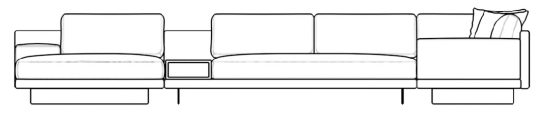

Rove Concepts

Dresden Modular Sectional

Compelling in its simple yet cutting edge style, the Dresden modular collection is a bold take on contemporary design. The sleek, low profile frame is met with grand cloud-like seat cushions to create the statement making structure. The Dresden also balances the expansive seating with an interchangeable side table insert that is offered in walnut, natural, and white lacquer finishes. Grounded on cast stainless steel legs with an elegant brushed finish, this piece's thoughtful composition demonstrates an exceptional opportunity for modern luxury in your home.

[See the entire Dresden Collection here.](#)

Details

- Kiln-dried hardwood frame with doweled joints and reinforced corner blocks
- Soft-padded frame made with polyurethane foam wrapped in polyester fiber
- 8 gauge sinuous spring construction
- 3 layer high-density foam cushioning topped with premium 100% goose feathers
- Low profile solid stainless steel legs
- Includes 1 chaise with armrest, 1 armless sofa, 1 walnut storage table, and 1 sofa
- Storage table in walnut veneer with push to open drawer (additional color options sold separately)
- 2 throw pillows included
- Available as preset or custom modular configurations
- Armrest and side table can be attached interchangeably
- Soft Feel (Learn more about our sofa firmness [here.](#))
- Tested to ANSI/BIFMA safety and durability standards
- Legs require light assembly
- To join the modular pieces together please use the connector pieces that are included

*Assembly is optional as the Dresden Side Table is weighted and will remain in place without having to secure with screws

Dimensions

170 in x 88.25 in x 30.75 in (Width x Depth x Height)

Seat Height: 16.5 in

Seat Depth: 24.4 in

Arm Height: 24 in

All measurements are approximations.

Assembly Instructions

[Download](#)

170" | 431.8cm

30.75" | 78cm

16.5" | 42cm