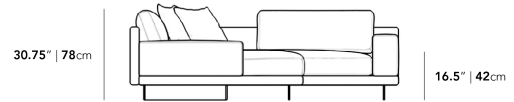

*Assembly is optional as the Dresden Side Table is weighted and will remain in place without having to secure with screws

Dimensions

170 in x 88.25 in x 30.75 in (Width x Depth x Height)

Seat Height: 16.5 in

Seat Depth: 24.4 in

Arm Height: 24 in

All measurements are approximations.

Assembly Instructions

[Download](#)

170" | 431.8cm

30.75" | 78cm

16.5" | 42cm

88.25" | 224cm

44.5" | 113cm

24.5" | 62cm

24.5" | 62cm

88.25" | 224cm