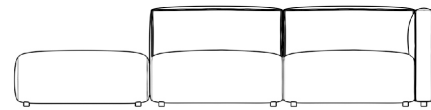

Rove Concepts

Arya Modular Sofa with Open End

Recline into a unity of contemporary design and minimalist values with the Arya Modular collection. A plush back and seat elegantly curves inwards, brimming with layers of high-density cushioning. Uncluttered and endlessly inviting, this piece offers a deep seat and angled back to take advantage of a clean design and tempting cushions. The Arya Modular collection embodies the fundamental elements of modern design and effortlessly adds sleekness to any space.

See the entire Arya Collection [here](#).

Details

- Kiln-dried hardwood frame with doweled joints and reinforced corner blocks
- Soft-padded frame made with polyurethane foam wrapped in polyester fiber
- 8 gauge sinuous spring construction
- 3 layer high-density foam cushioning
- Low profile legs
- Includes one arm, one armless, and one ottoman
- Throw cushions not included
- Left Hand Facing will have the ottoman on the left, while Right Hand Facing will have the ottoman on the right
- Medium-Firm Feel ([Learn more about our sofa firmness here.](#))
- Legs require light assembly
- Connectors not included/compatible for this collection

Dimensions

110.5 in x 36.25 in x 26 in (Width x Depth x Height)
Seat Height: 14.5 in
All measurements are approximations.

110.5" | 280.7cm

26" | 66cm

14.5" | 37cm

36.25" | 92cm

25.5" | 65cm

35.5" | 90.2cm