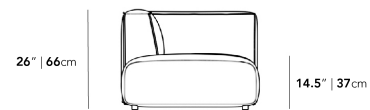

See the entire Arya Collection [here](#).

Details

- Kiln-dried hardwood frame with doweled joints and reinforced corner blocks
- Soft-padded frame made with polyurethane foam wrapped in polyester fiber
- 8 gauge sinuous spring construction
- 3 layer high-density foam cushioning
- Low profile legs
- Includes one arm, one armless, and one ottoman
- Throw cushions not included
- Left Hand Facing will have the ottoman on the left, while Right Hand Facing will have the ottoman on the right
- Medium-Firm Feel ([Learn more about our sofa firmness here.](#))
- Legs require light assembly
- Connectors not included/compatible for this collection

Dimensions

110.5 in x 36.25 in x 26 in (Width x Depth x Height)
Seat Height: 14.5 in
All measurements are approximations.

110.5" | 280.7cm

26" | 66cm

14.5" | 37cm

36.25" | 92cm

25.5" | 65cm

35.5" | 90.2cm