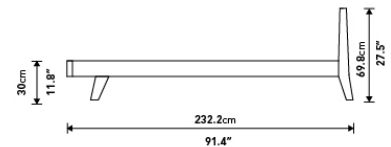

Rove Concepts

Mikkel Bed

Mikkel is a simple and solid Danish design piece made from beautifully polished walnut wood veneer and an upholstered headboard. The minimalist frame is carefully handcrafted with no added width or grandeur than what is needed for your queen or king sized mattress. Finished with a uniquely constructed base that is carved with a meticulous 45 degree angle from solid ash wood, Mikkel is a reliable bed for your most restless nights.

Details

- Smooth American walnut veneer
- California Phase 2 Compliant MDF
- Standard quality framing is secured with strong metal brackets
- European flexible slat system included
- Removable headboard pillows
- Approximately 2 inch mattress inset

Headboard cushion dimensions:

• Queen - 63.4" x 24.4" x 7.9"

• King - 81.5" x 24.4" x 7.9"

- Assembly required

*Mattress shown in images is 10" thick

Dimensions

64 in x 91.4 in x 28 in (Width x Depth x Height)
All measurements are approximations.

[Assembly Instructions](#)
[Download](#)

Queen Size

King Size