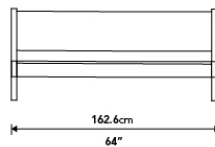

Headboard cushion dimensions:

• Queen - 63.4" x 24.4" x 7.9"

• King - 81.5" x 24.4" x 7.9"

- Assembly required

\*Mattress shown in images is 10" thick

### Dimensions

64 in x 91.4 in x 28 in (Width x Depth x Height)  
All measurements are approximations.

[Assembly Instructions](#)  
[Download](#)

### Queen Size

### King Size