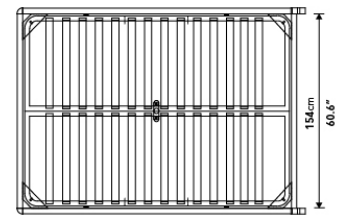

Rove Concepts

Mikkel Bed

Mikkel is a simple and solid Danish design piece made from beautifully polished walnut wood veneer and an upholstered headboard. The minimalist frame is carefully handcrafted with no added width or grandeur than what is needed for your queen or king sized mattress. Finished with a uniquely constructed base that is carved with a meticulous 45 degree angle from solid ash wood, Mikkel is a reliable bed for your most restless nights.

Details

- Smooth American walnut veneer
- California Phase 2 Compliant MDF
- Standard quality framing is secured with strong metal brackets
- European flexible slat system included
- Removable headboard pillows
- Approximately 2 inch mattress inset

Headboard cushion dimensions:

• Queen - 63.4" x 24.4" x 7.9"

• King - 81.5" x 24.4" x 7.9"

- Assembly required

*Mattress shown in images is 10" thick

Dimensions

64 in x 91.4 in x 28 in (Width x Depth x Height)
All measurements are approximations.

[Assembly Instructions](#)
[Download](#)

Queen Size

King Size