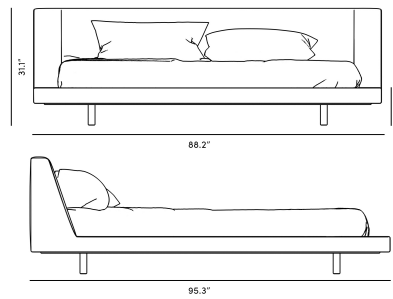

Rove Concepts

Harper Bed

Floating becomes an illusion with the creative support of solid stainless steel legs and imaginative design of an extremely wide-set and low frame. Inspired by Italian home design, Harper's fully upholstered frame is made from quality materials like California Phase 2 compliant MDF and durable fabrics. Subtle details, such as the slight wrap-around of the headboard, are the small features that make Harper a unique piece for the home. Harper's sophisticated representation of stylish modern design is available in King or Queen.

Details

- California Phase 2 Compliant MDF
- Standard quality framing is secured with strong metal brackets
- European flexible slat system included
- Upholstered in premium linen-blend fabric
- Full frame wrapped in triple layer multi-density foam cushioning
- Legs are black solid stainless steel
- 1 - 2 inch mattress inset
- Assembly required

*Mattress shown in images is 8" thick

Dimensions

72 in x 95.3 in x 31.1 in (Width x Depth x Height)
All measurements are approximations.

[Assembly Instructions](#)
[Download](#)

KING

QUEEN

CALIFORNIA KING