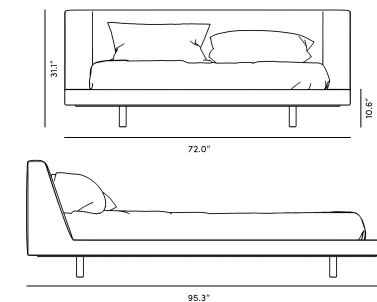

Details

- California Phase 2 Compliant MDF
- Standard quality framing is secured with strong metal brackets
- European flexible slat system included
- Upholstered in premium linen-blend fabric
- Full frame wrapped in triple layer multi-density foam cushioning
- Legs are black solid stainless steel
- 1 - 2 inch mattress inset
- Assembly required

*Mattress shown in images is 8" thick

Dimensions

72 in x 95.3 in x 31.1 in (Width x Depth x Height)
All measurements are approximations.

[Assembly Instructions](#)
[Download](#)

KING

QUEEN

CALIFORNIA KING